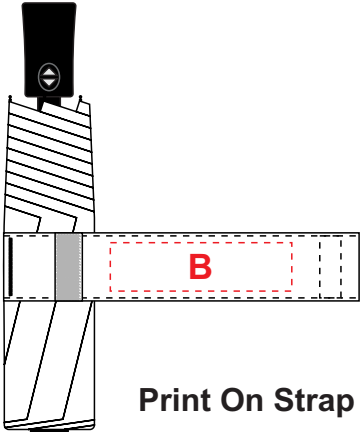

U72 - Como Fold-Up Umbrella

20% Actual Size

Maximum Full Colour Transfer:

On Panel A: 90mm H x 180mm W

On Strap B: 32mm H x 120mm W

On Pouch C: 50mm H x 120mm W

Print On Panel

Print On Strap