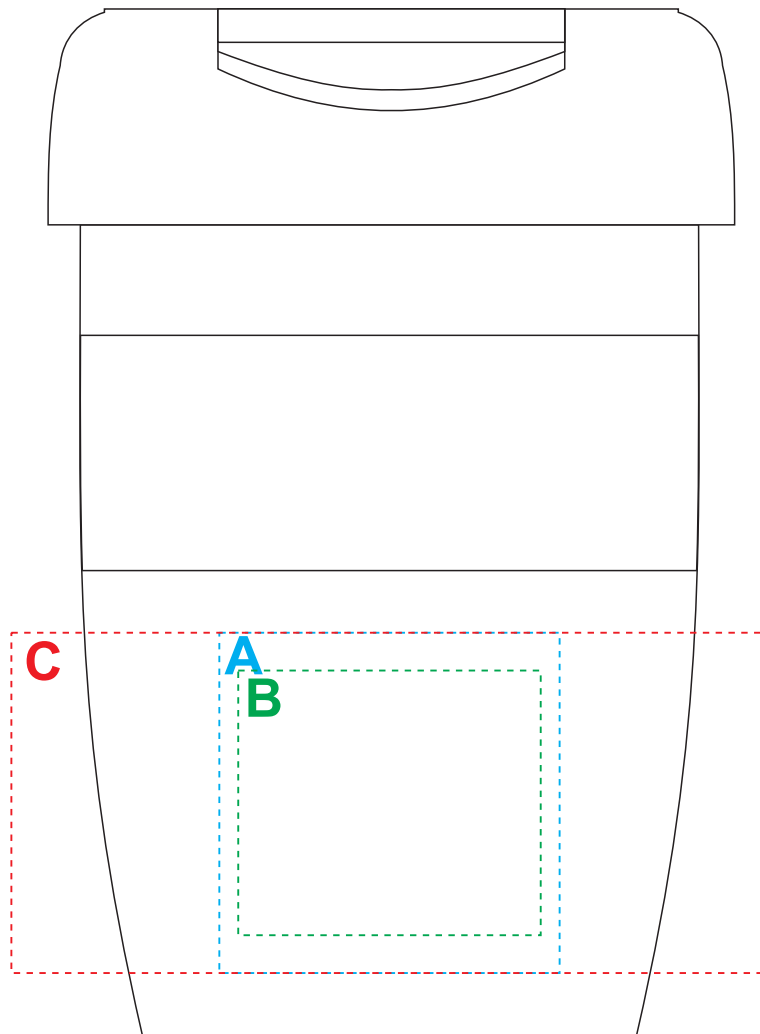

Product Name: Milan Double Wall Mug

Product Code: R45

Maximum Engraving Area :

A: 45mm x 45mm wide

Maximum Pad Print Area :

B: 35mm x 40mm wide

Maximum Digital Print Area :

C: 45mm x 100mm wide

Actual Size