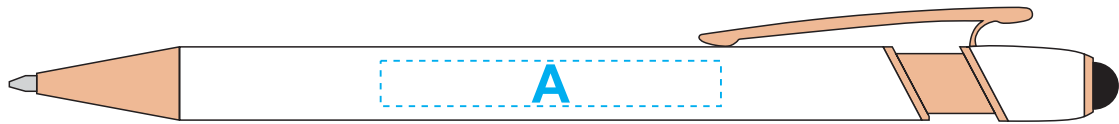

Product: Colombo Rose Gold Stylus Pen

Maximum Engraving/Print Area: **A: 6mm x 45mm wide**

Actual Size