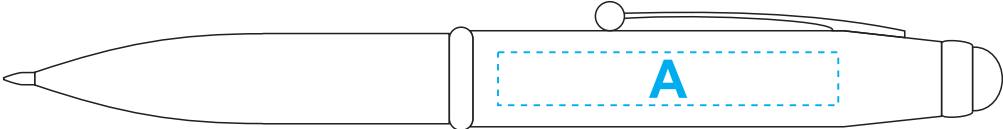

# Product: P45 - Economy 3-Way Stylus Pen

Maximum Engraving Area: **A: 7mm x 45mm wide**

Actual Size