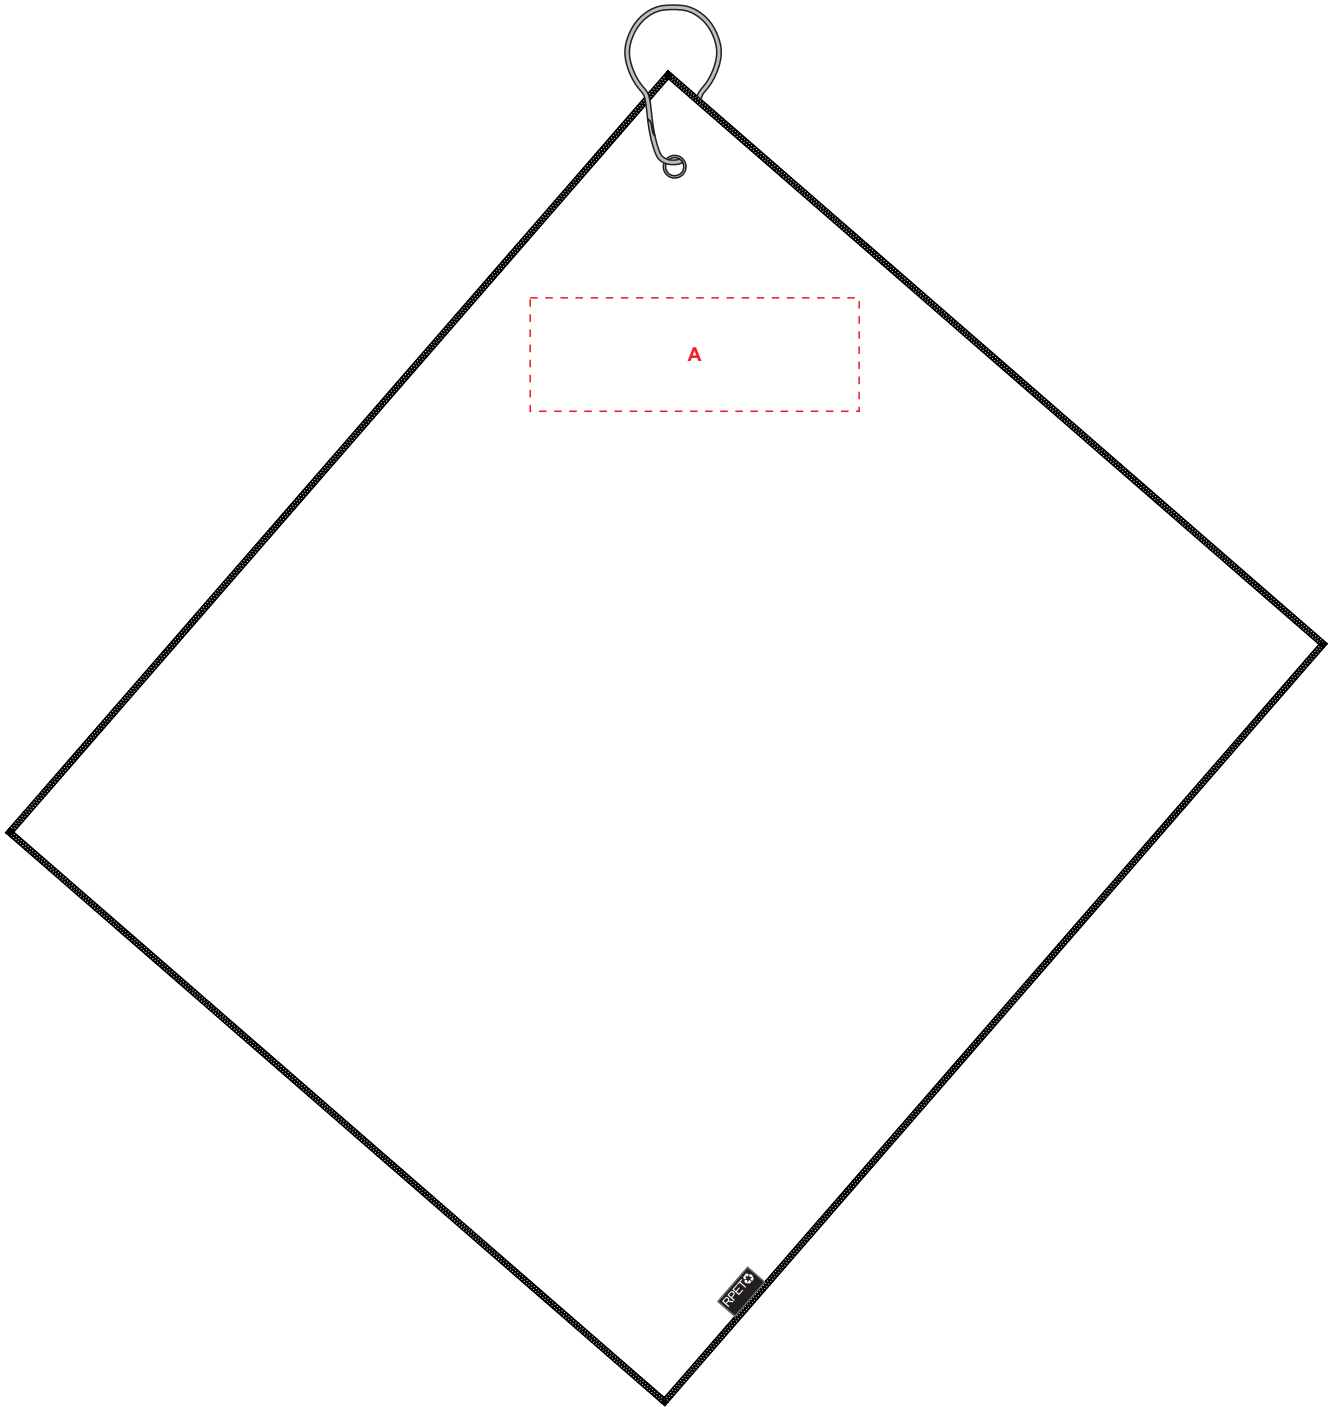

# H58 - Ace Golf Towel

Maximum Full Colour Transfer: 50mm H x 145mm W

30% Actual Size