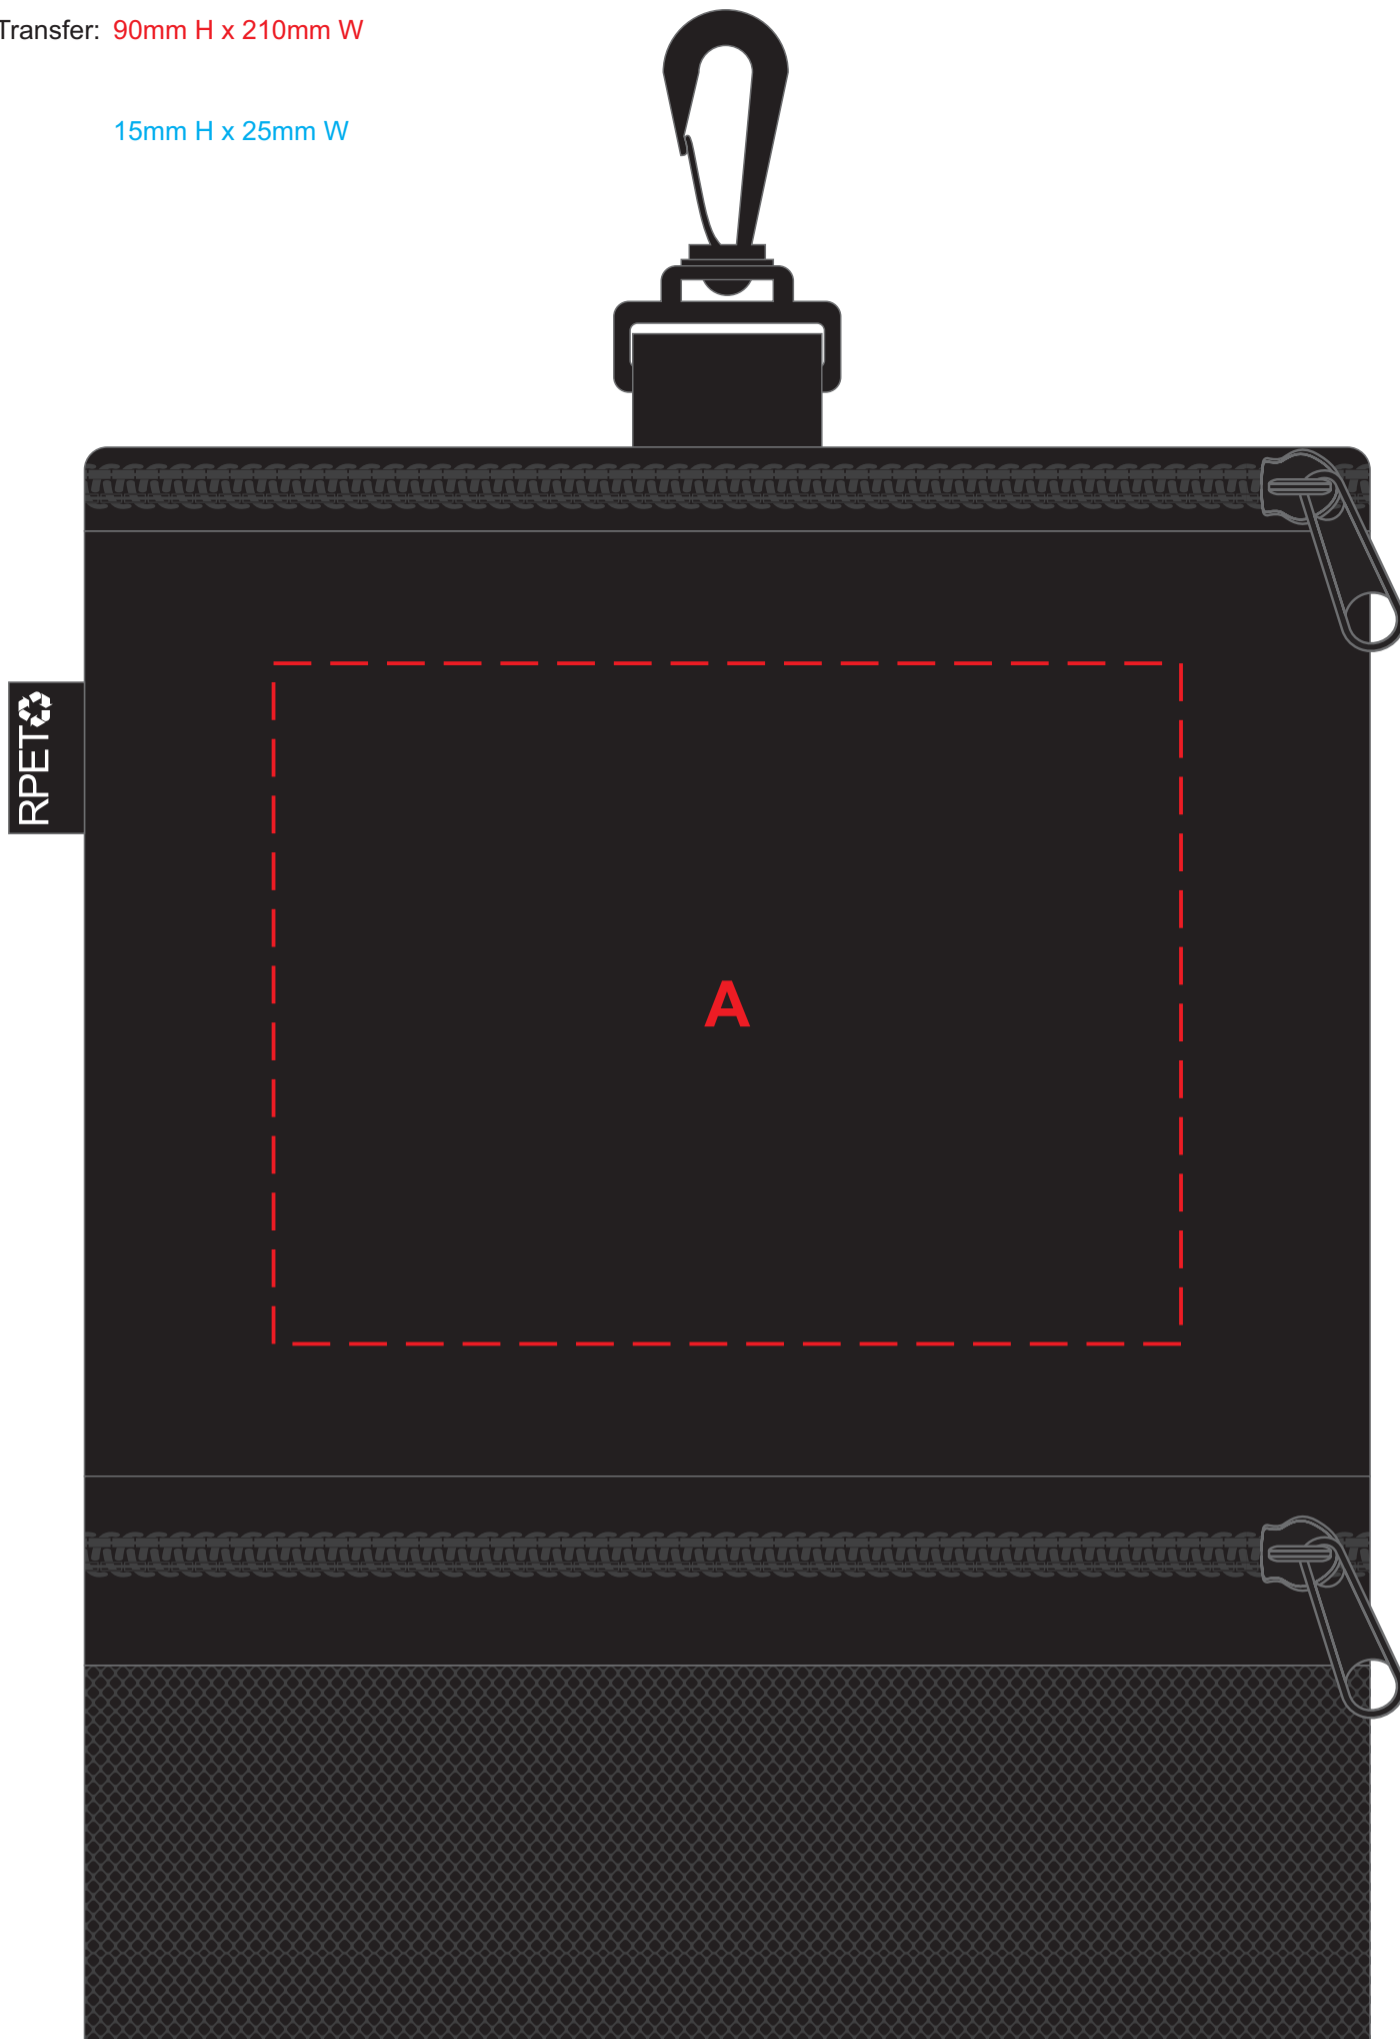

## On Pouch

Maximum Full Colour Transfer: 90mm H x 210mm W

## On Golf Balls

Maximum Pad Print: 15mm H x 25mm W

Actual Size

Actual Size