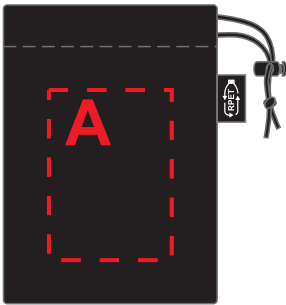

Product Name: Work-out rPET Towel

Product Code: G86

Maximum Heat Transfer On Pouch: **A : 90mm x 65mm wide**

Maximum Heat Transfer On Towel: **B : 75mm x 200mm wide**

25% Actual Size
On Pouch

25% Actual Size
On Towel