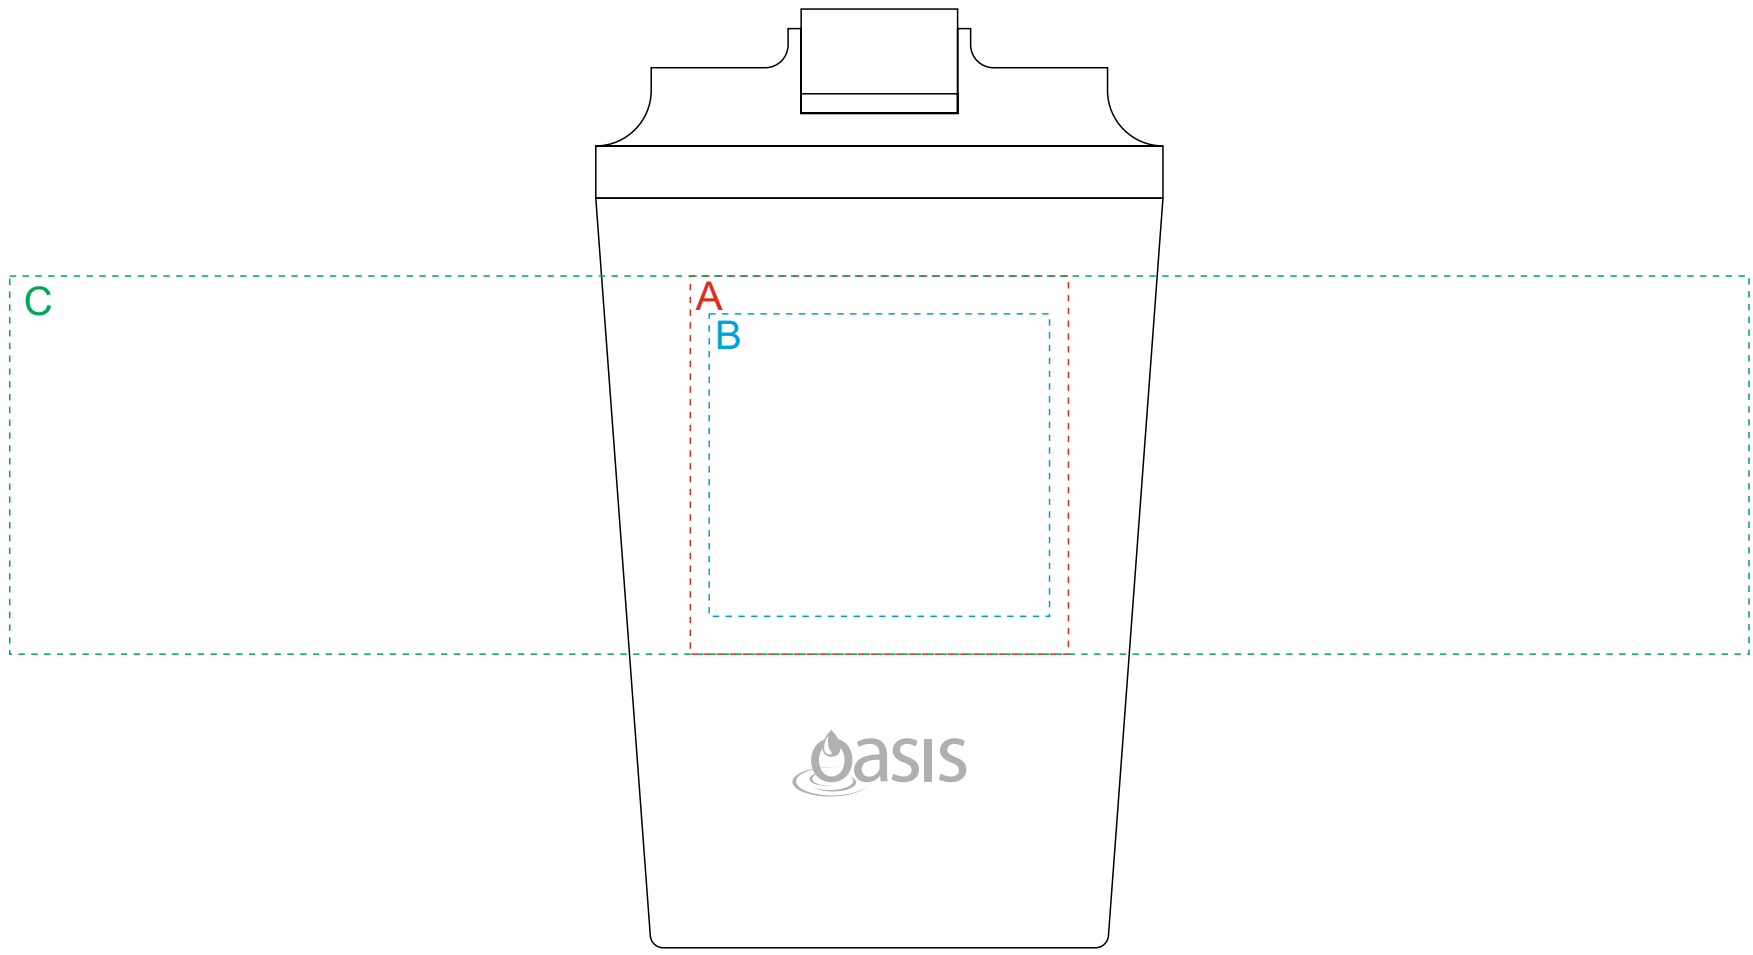

Product: F30-8909 Oasis Ceramic Lined 235ml Insulated Coffee Cup

Maximum Engraving Area: **A: 50mm H x 50mm W**

Maximum Pad Print Area: **B: 40mm H x 45mm W**

Maximum Digital Print Area: **C: 50mm H x 230mm W**

Actual Size