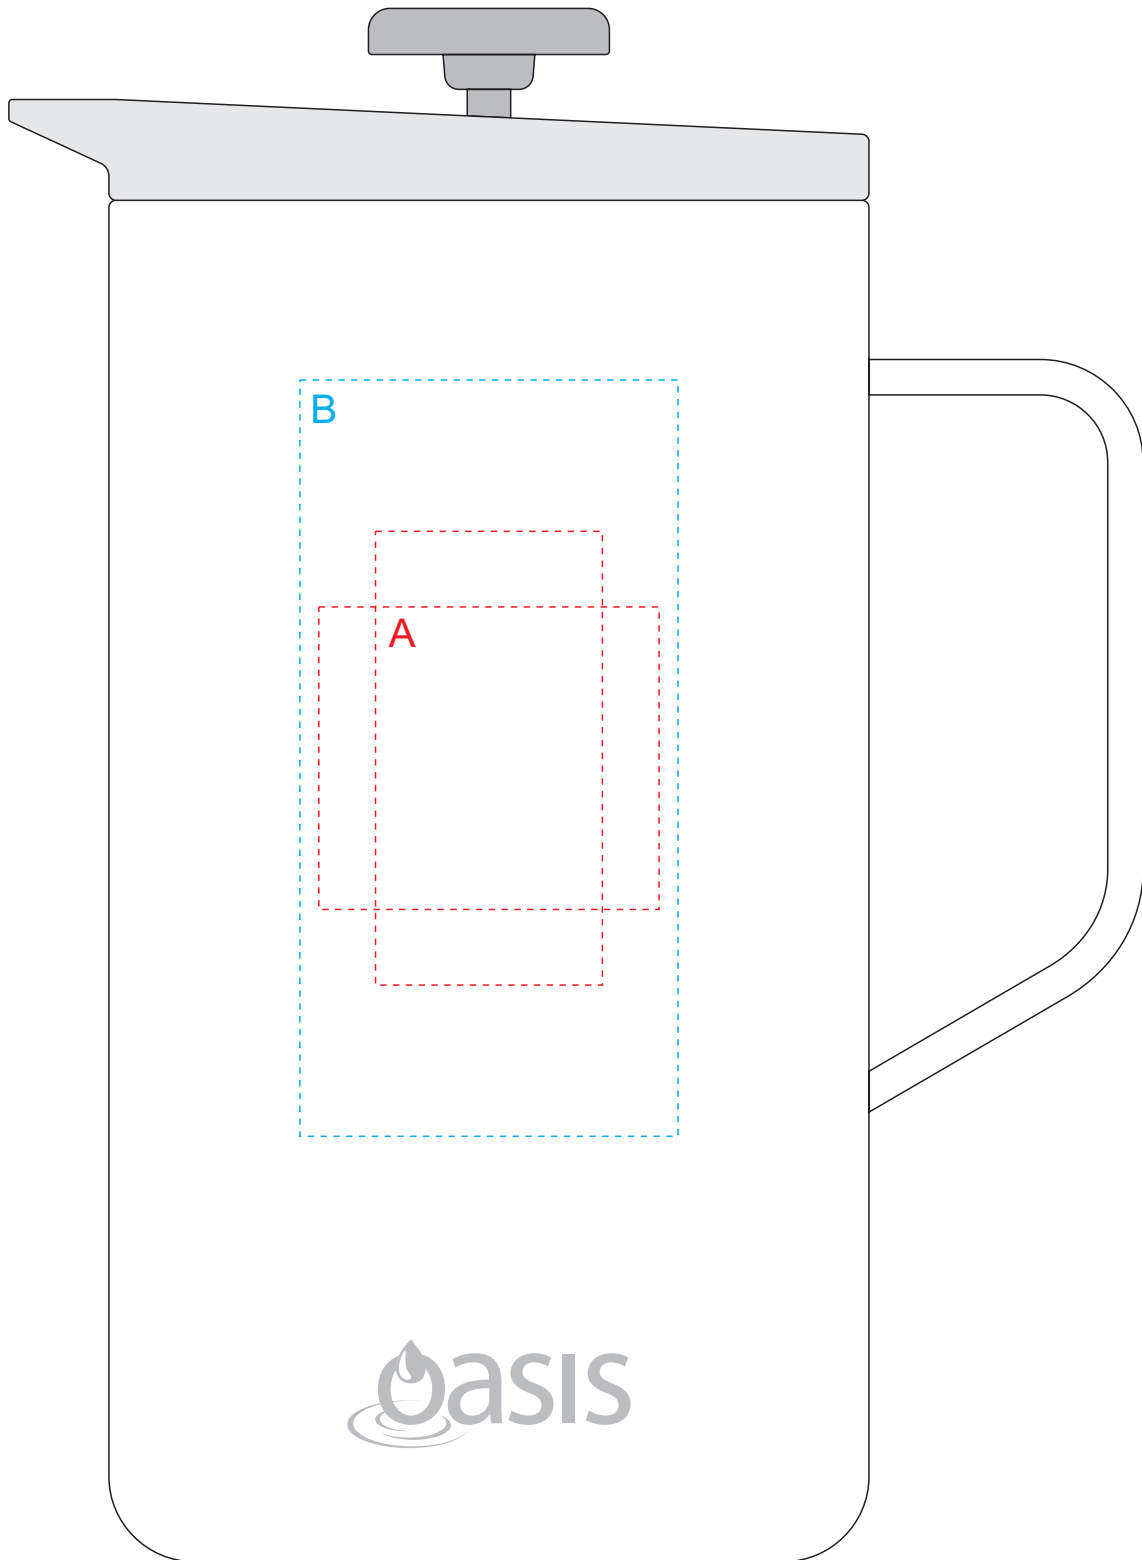

# Product: F30-8906-2 Oasis 1L Insulated Coffee Press

Maximum Pad Print Area: **A: 40mm H x 45mm W OR 60mm H x 30mm W (vertical)**

Maximum Engraving Area: **B: 100mm H x 50mm W**

Actual Size