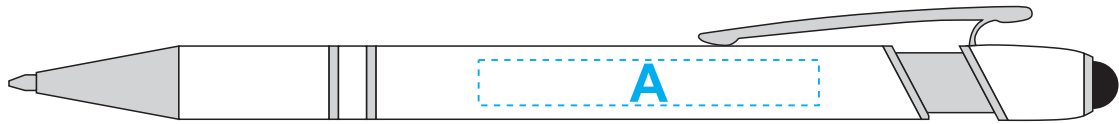

# Product: Colombo Stylus Pen

Maximum Engraving/Print Area: **A: 6mm x 45mm wide**

**Actual Size**